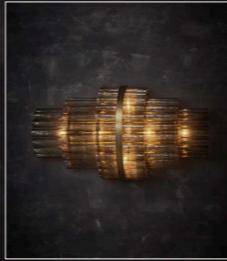

TIMOTHY OULTON

NEW AHS 2020

PUZO

Epically beautiful, the Puzo wall sconce stands at a grandiose height of between five and seven feet tall, with the largest size weighing almost 100kgs. Taking inspiration from mid-century Murano glass lighting, Puzo epitomises the power, opulence and glamour of 1960s Italian design, infused with a heavy dose of la dolce vita. Crafted from hand-blown tubes of textured glass in a smoky finish, with either bronze or natural metal banding around the central tier.

OTHER MODEL :

PUZO 5 Tier

AVAILABLE IN :

FINISHES : Natural, Plated Bronze

BULB TYPE :

UK, US : E27 LED Bulb

AUS : E27 LED Halogen Bulb

DIMMABLE :

Yes