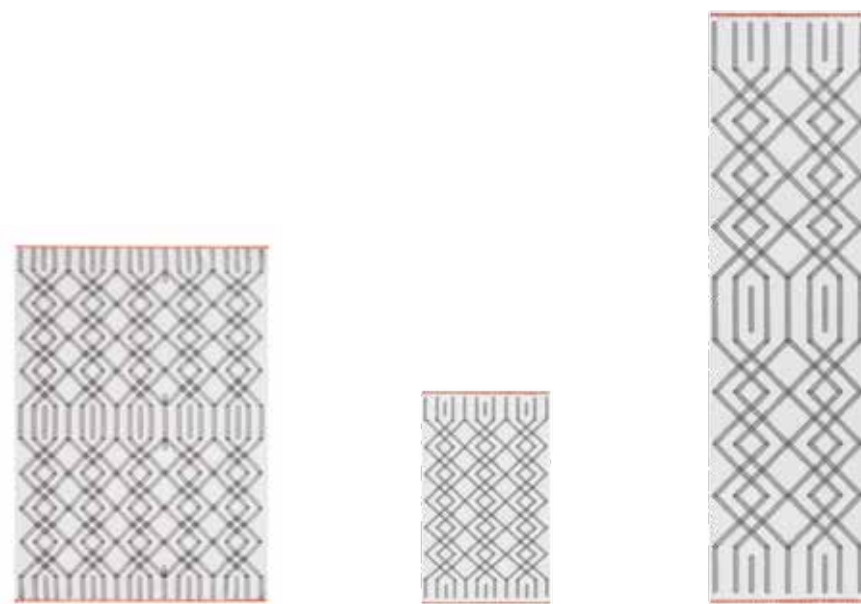

Fibre composition: 100% wool
 Total approx. weight: 1 Kg/m² / 0.20 lbs/ft²
 Total approx. height: 6 mm / 0.24"
 Reversible
 High quality Kilim
 Dimensions:
 Tetragon: 147x213 cm / 4'10"x6'12"
 213x312 cm / 6'12"x10'3"
 Rhomb: 195x254 cm / 6'5"x8'4"
 195x314 cm / 6'5"x10'4"
 Hexagon: 153x203 cm / 5'x6'8"
 188x305 cm / 6'2"x10'

Tetragon. Blue

Rhomb. Yellow

Hexagon. Orange

DUNA by Odosdesign

Composición de fibras: 100% lana
 Peso total aprox.: 1,7 Kg/m²
 Altura total aprox.: 6 mm
 Reversible
 Dimensiones: 150x200 cm
 170x240 cm
 200x300 cm
 80x145 cm
 100x400 cm

Fibre composition: 100% wool
 Total approx. weight: 1,7 Kg/m² /
 0.35 lbs/ft²
 Total approx. height: 6 mm / 0.24"
 Reversible
 Dimensions: 150x200 cm / 4'11"x6'7"
 170x240 cm / 5'7"x7'11"
 200x300 cm / 6'7"x9'10"
 80x145 cm / 2'8"x4'9"
 100x400 cm / 3'3"x13'22"

Grey

Grey

Grey

RODAS by GAN

Composición de fibras: Yute + Viscosa
 Peso total aprox.: 1,47 Kg/m²
 Altura total aprox.: 6 mm
 Reversible
 Dimensiones: 150x200 cm
 170x240 cm
 200x300 cm

Fibre composition: Jute + Viscose
 Total approx. weight: 1,47 Kg/m² /
 0.30 lbs/ft²
 Total approx. height: 6 mm / 0.24"
 Reversible
 Dimensions: 150x200 cm / 4'11"x6'7"
 170x240 cm / 5'7"x7'11"
 200x300 cm / 6'7"x9'10"