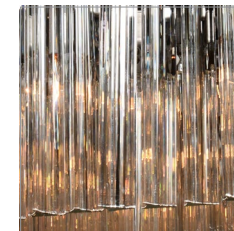

< Back

HOME ACCESSORIES / CLASSIC COLLECTION / LIGHTING

PARADISE

T-PAD-LP-0001-U

The Paradise shines through waves of pleasure like softly rolling seas, transporting Art Deco glamour into the modern day. We've redesigned our premium K-9 optical glass for greater light diffusion to set the mood for mellow moments.

DIMENSIONS :

L: 21.3" / 54 cm

W: 21.3" / 54 cm

H: 14.6" / 37cm

PRODUCT SHOWN IN :

3 Rings - Natural

AVAILABLE IN :

FRAME : Natural

**Paradise
7 Rings Pendant**
L: 46.4" / 118cm
W: 46.4" / 118 cm
H: 31.1" / 79 cm

**Paradise
5 Rings Pendant**
L: 32.2" / 82 cm
W: 32.2" / 82 cm
H: 20.2" / 51.5 cm

**Paradise
3 Rings Pendant**
L: 21.3" / 54 cm
W: 21.3" / 54 cm
H: 14.6" / 37cm