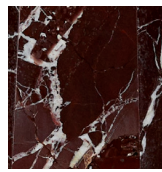

#PERMUTATION

KEESOG SIDE TABLE - F336

KEESOG Side table
Honed and polished marble
7 available marble colors
L60 P35 H50 cm - réf.F336
L23,6 W13,8 H19,7 inches

TABLE TOP POLISHED MARBLE / BASE IN HONED MARBLE

White
Marble

Black
Marble

Brown
Marble

Green
Marble

Emerald
Green
Marble

Rosso
Lepanto
Marble

Orange
Marble