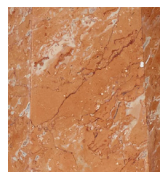

#PERMUTATION

KEESOG SIDE TABLE - F336

KEESOG Side table
Honed and polished marble
7 available marble colors
L60 P35 H50 cm - réf.F336
L23,6 W13,8 H19,7 inches

TABLE TOP POLISHED MARBLE / BASE IN HONED MARBLE

White
Marble

Black
Marble

Brown
Marble

Green
Marble

Emerald
Green
Marble

Rosso
Lepanto
Marble

Orange
Marble