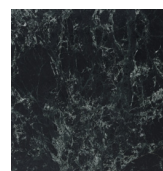

EYOTA Desk

Natural oak veneer and marble

5 available marble colors (white, black, brown, green or emerald green)

L108 P40 H110 cm - ref. F309

L42 W16 H43 inches

Photo : White Marble

EYOTA Coffee table

Natural oak with or without marble top

5 available marble colors (white, black, brown, green or emerald green)

L131 P42 H38 cm - réf.F308

L52 W17 H15 inches

Photo : Brown marble

EYOTA Console

Natural oak with or without marble top

5 available marble colors (white, black, brown, green or emerald green)

L131 P42 H93 cm - réf.F308

L52 W17 H37 inches

Photo : Brown marble

White
Marble
Honed

Black
Marble
Honed

Brown
Marble
Honed

Green
Marble
Honed

Emerald
Green
Marble
Honed