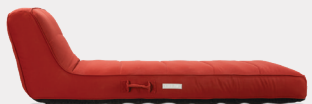

SHORE COLLECTION

SHORE LINEN

SHORE REGATTA

PANAMA COLLECTION

PICCO PIRATA

PANAMA ONYX

PANAMA INTEGRAL

PANAMA ICE

LISOS COLLECTION

LISOS TERRACOTTA

LISOS PIEDRA

LISOS OPTIK

DIMENSIONS

WIDTH	84cm / 33"
LENGTH	160cm / 63"
SEAT LENGTH	124cm / 49"
HEIGHT	54cm / 21"
SEAT HEIGHT	18cm / 7"
PRODUCT WEIGHT	5kg / 12lb

ASSEMBLY	Inflation < 1 minute
PACKAGING SIZE	48 x 38 x 20cm 19" x 14" x 8"

MATERIALS

Sunbrella/Agora 100% Solution Dyed Acrylic	1.5kg / 3.3lb
100% polyether-based TPU Inflatable	2.5kg / 5.5lb
PVC Airmesh	0.5kg / 1.1lb
Polymesh Fabric	0.25kg / 0.55lb
Polyester Padding	0.25kg / 0.55lb