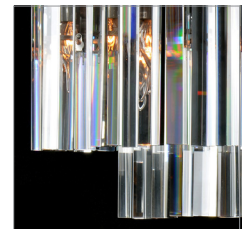

HOME ACCESSORIES / CLASSIC COLLECTION / LIGHTING

ODEON

The Odeon lighting collection is a modern day interpretation of Venetian glass prism chandeliers from the 1960s. These glamorous handcrafted mid-century modern lights are inspired by one of the greatest Roman architectural feats: the infamous elliptical Coliseum Amphitheatre. The fixtures have superior light dispersion capabilities due to the generous quantity of crystals drops – the large pendant has over 380 optical graded glass prisms. These opulent crystals are daringly contrasted with natural unfinished iron, pitting the raw masculinity of the finish which bears the marks of the welder's torch against the dazzling femininity of the crystal. These beautiful pieces have been interpreted into many different functional lighting fixtures including floor lamps, table lamps, pendants and flushmounts.

DIMENSIONS :

L: 59" / 150 cm

Weight: 50 kg

W: 13.8" / 35 cm

Max. Watt.: EU 252 / US 350 W

H: 15" / 38 cm

No. of Bulbs: 14

PRODUCT SHOWN IN :