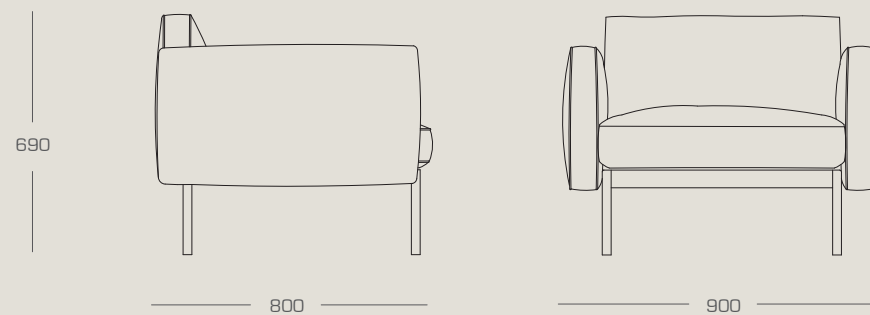

AVAILABLE IN THE FOLLOWING CONFIGURATIONS

attendant chair
900W x 800D x 690H

frame : powder coated steel (matte black) /
solid New Zealand pine /seatbelt webbing

filling : high density polyurethane foam, duck feather and fiber
on all cushioning.

see our fabric and leather sample box for available options