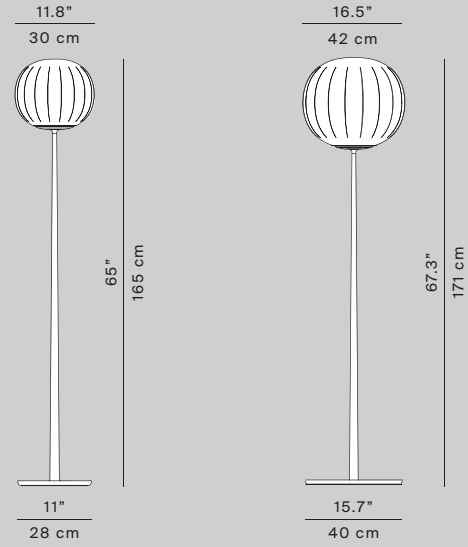

Technical data

D92

Lita

D92 floor

D92 table

D92 wall/ceiling

D92* suspension

Materials

Solid ash wood or painted aluminium structure, blown glass diffuser

Lamp

LED G9 or LED E27 dimmable EEL: A++ / A+ / A

Structure finishes

-  Painted matt white
-  Ash wood

Certifications

Diffuser finishes

-  Satin opal