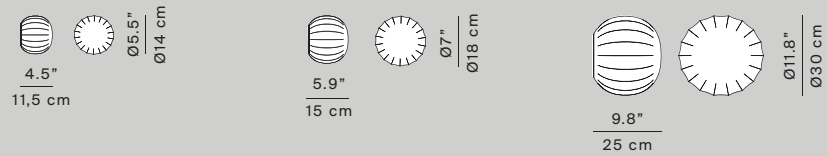

Technical data

D92

Lita

D92 floor

D92 table

D92 wall/ceiling

D92* suspension

Materials

Solid ash wood or painted aluminium structure, blown glass diffuser

Lamp

LED G9 or LED E27 dimmable EEL: A++ / A+ / A

Structure finishes

-  Painted matt white
-  Ash wood

Certifications

Diffuser finishes

-  Satin opal