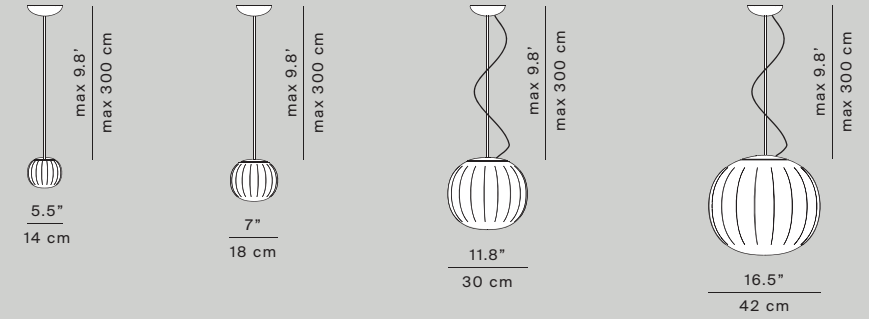

Technical data

D92

Lita

D92 floor

D92 table

D92 wall/ceiling

D92* suspension

Materials

Solid ash wood or painted aluminium structure, blown glass diffuser

Lamp

LED G9 or LED E27 dimmable EEL: A++ / A+ / A

Structure finishes

-  Painted matt white
-  Ash wood

Certifications

Diffuser finishes

-  Satin opal