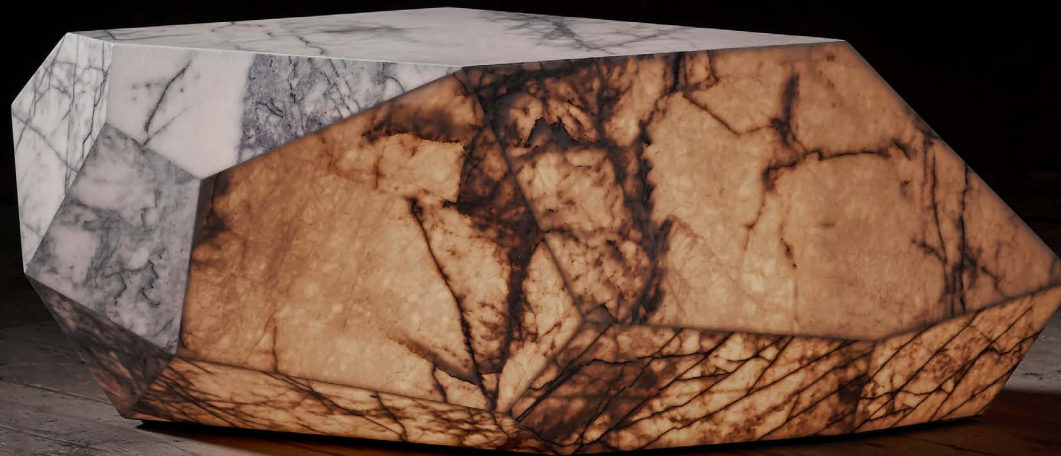

TIMOTHY OULTON

NEW AHS 2020

KYRON

The galactically enigmatic Kyron collection takes inspiration from the Chiron comet, named after a mythological centaur revered by the Greek Gods for his superlative wisdom and enlightenment. The entire piece is crafted in moonstone, a natural crystal mineral that is said to harvest the energy of the moon and instil calmness and serenity. Light shines through the opalescent crystal, highlighting its beautiful natural veins and emanating a soft, moonlit glow.

OTHER MODEL :

Side Table - Moonstone

BULB TYPE :

UK, US, AUS : GU10 Halogen Bulb +
E14 Halogen Bulb

DIMMABLE :

No

DIMENSIONS :

COFFEE TABLE