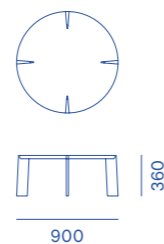

### DIMENSIONS (cm's)

50w x 50d x 42h

90w x 90d x 36h

5

6

**Kile coffee table tall 50**  
# 032-2102

**Kile coffee table low 60**  
# 032-2101

**Kile coffee table low 90**  
# 032-2013

7

1-2 Kile coffee table tall 50 in light oak  
3-4 Kile coffee table low 60 in black oak  
5-6 Kile coffee table low 90 in light oak  
7 Detail of table top