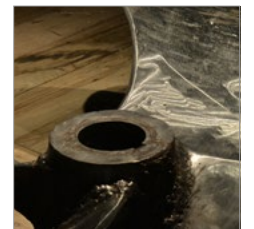

PRODUCTS / CLASSIC COLLECTION / COFFEE TABLES

JUNK ART SQUARE

The distinctive Junk Art coffee table is handcrafted from the propellers of decommissioned Chinese fishing junks, topped with a simple pane of glass. The reclaimed propeller, which once roared into life over the seas, lends its history and authenticity to these one of a kind pieces. Available in smaller size and also in round top.

OTHER MODELS :

Junk Art Square
Coffee Table 110cm

DIMENSIONS :

160 cm	110 cm
L: 63" / 160 cm	L: 43.3" / 110 cm
W: 63" / 160 cm	W: 43.3" / 110 cm
H: 16.5" / 40 cm	H: 16.5" / 40 cm

PRODUCT SHOWN IN :

160cm - Vintage Steel Propeller & Glass Top

Special Note: A 4-leaf propeller is used in the square table. Style may vary slightly from piece to piece, due to the different dimensions and shape of each propeller.