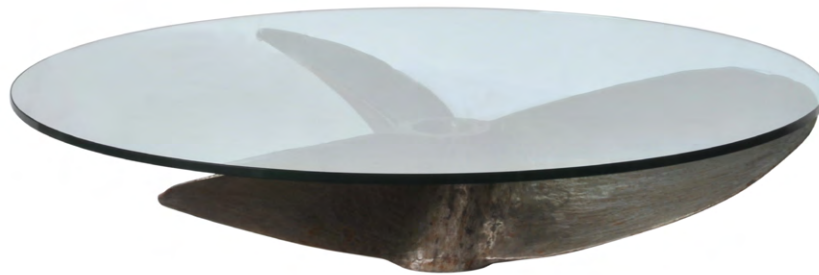

PRODUCTS / CLASSIC COLLECTION / COFFEE TABLES

JUNK ART ROUND

Newly available with a round top, the distinctive Junk Art Propeller coffee table features a genuine boat propeller, reclaimed from a Chinese fishing junk, topped with a simple pane of glass. The triple blade propeller, which once roared into life over the seas, lends its history and authenticity to these one of a kind pieces.

OTHER MODELS :

**Junk Art
Coffee Table**
L: 63" / 160 cm
W: 63" / 160 cm
H: 16.1" / 41 cm

DIMENSIONS :

Dia: 63" / 160 cm
H: 16.9" / 43 cm

PRODUCT SHOWN IN :

Round - Vintage Steel Propeller & Glass Top

Special Note: A 3-leaf propeller is used in the round table and a 4-leaf propeller is used in the square table. Style may vary slightly from piece to piece, due to the different dimensions and shape of each propeller.