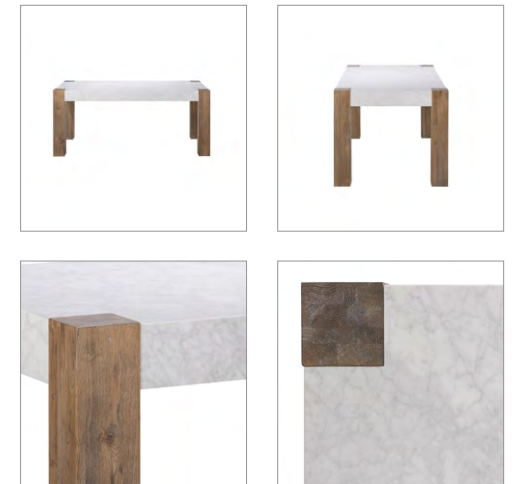

PRODUCTS / CLASSIC COLLECTION / DINING TABLES

JUNCTION

A perfect dining table to gather friends and enjoy the pleasures of a beautiful meal, the Junction dining table is a place of meeting. The richness of the cool marble contrasted with the strong rustic timber legs creates a stunning combination.

AVAILABLE IN :

MARBLE : Black Polished, Honed (18mm) | White Polished, Honed (15mm)

LEGS: Weathered Oak

Special Note: The frequency and intensity of the marble veining will vary between pieces, marble is a natural material and each slab displays its own unique characteristics.

Also available in other sizes - See over for more details.

DIMENSIONS :

OVERALL

L: 70.9" / 180 cm

W: 35.4 / 90 cm

H: 29.9" / 76 cm

LEGS SPACING

60.6" / 154 cm

UNDER TABLE TOP

H: 25.4" / 65 cm

PRODUCT SHOWN IN :

Marble White Polished & Weathered Oak

PRODUCTS / CLASSIC COLLECTION / DINING TABLES / JUNCTION
FULL COLLECTION

**Junction
Console**

L: 70.9" / 180 cm
W: 15.7 / 40 cm
H: 31.5" / 76 cm