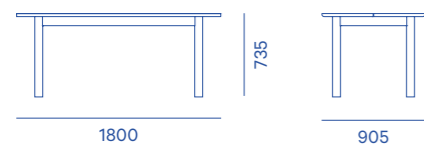

DIMENSIONS (cm's)

240w x 80d x 74h

AVAILABLE FINISHES

Colours: Light oak legs, light oak top/Black oak grain

Materials: Solid oak/ Black oak grain

Itamae consists of two lengths of solid oak tabletop supported by large cylindrical legs. This table has a robust presence and forms a focal point for friends to gather around. A simple appearance lets the quality of the natural oak become the main attraction. Available in two lengths, Itamae is also ideal as a sharing desk or a meeting table in the work environment.

Design
Mentsen, 2018

Material
Solid oak with PU finish

Colour
Available in 2 finishes:
— light oak
— black oak

Assembly
Legs KD

1

2

3

Itamae table 1800
044-1101