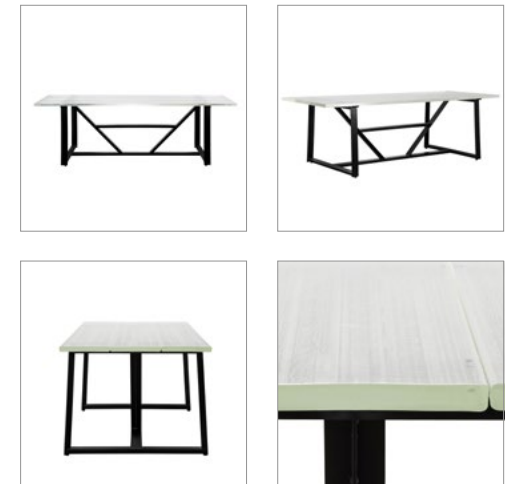

DIMENSIONS :

OVERALL

L: 97.6" / 248 cm
W: 38.9" / 99 cm
H: 30" / 76 cm

LEGS SPACING

L: 67" / 170 cm

UNDER TABLE TOP

H: 29" / 73 cm

PRODUCT SHOWN IN :

248cm - Glass Beam & Matt Black