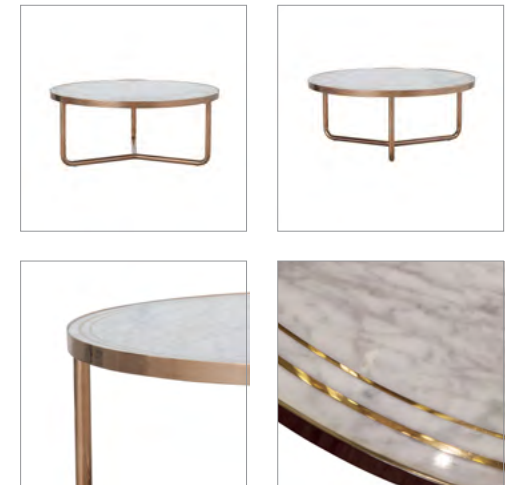

< Back

PRODUCTS / CLASSIC COLLECTION / COFFEE TABLES

## HOLLYWOOD

T-HOO-TF-0002-Z

Art Deco brass inlay sets off Mediterranean cool in the Hollywood coffee table. Crafted from crisp white marble the circular table top is inlaid into a rose gold frame, for a rich, warm contrast with the coolness of the marble.

### DIMENSIONS :

Dia: 39.4" / 100 cm

H: 16.5" / 42 cm

### AVAILABLE IN :

**MARBLE** : Black Polished (18mm) | White Polished (15mm)

**Special Note:** The frequency and intensity of the marble veining will vary between pieces, marble is a natural material and each slab displays its own unique characteristics.