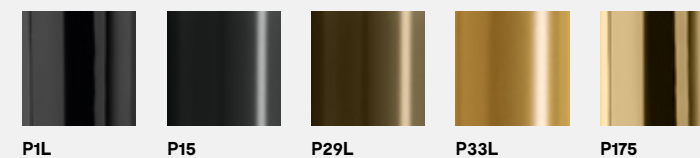

Holly · sgabello / stool  
CS2039  
P15 / S0H

holly **new**

**CS2037**  
**CS2037-MTO**

**CS2038**  
**CS2038-MTO**

**CS2039**  
**CS2039-MTO**

**METALLO METAL**

**VENICE**

**SOFTER**

**Stoffe e pelli da Programma Made to Order**  
Fabrics and leathers from the Made to Order Program

**NOTA** Per le combinazioni disponibili consultare il listino prezzi - **NOTE** Please check all available combinations in the price list.