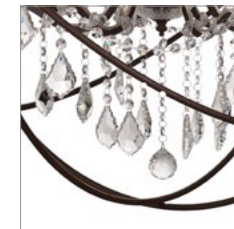

## GYRO CRYSTAL

The Gyro Crystal lighting collection is inspired by nineteenth century experimental physicist Leon Foucault's Gyroscope: a device used for measuring orientation. The gyroscope has been reinterpreted into a framework of aged metal spheres fixed around a crystal chandelier nucleus, boldly contrasting the masculine industrial look of the scientific instrument with the more feminine romantic look of the precision cut crystal. These sculptural forms have been redesigned into functional lighting fixtures including floor lamps, sconces, table lamps, and chandeliers, and are featured in two authentic finishes; Antique Rust and Natural raw metal.