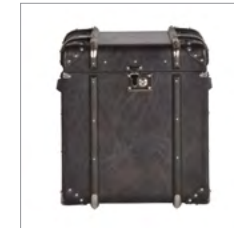

< Back

PRODUCTS / CLASSIC COLLECTION / SIDE TABLES

GLOBETREKKER ORBIT

T-GLI-TS-0002-Z

Harking back to the romantic era of long, luxurious voyages by sea, the Globetrekker range is inspired by an original trunk from 1914 that Timothy Oulton discovered at an antiques market. Intrigued by the intricate detailing and beautiful brass plate of the trunk, Tim deconstructed the antique, redesigning it to encompass a full collection of side tables, chests, coffee tables, and bookcases, evolving with a range of different innovative finishes. Globetrekker Orbit evokes an out of this world glamour, with black wooden banding and silver polished hardware. The casing is outfitted in soft Old Saddle Black leather, distressed by hand for a worn vintage look with a contemporary air of elegance.

DIMENSIONS :

L: 22.1" / 57 cm
W: 21.6" / 55 cm
H: 23.8" / 61 cm

PRODUCT SHOWN IN :

Old Saddle Black

> FINISHES STANDARDS

LINING : Black Canvas

AVAILABLE IN :

FINISHES : Aero | Orbit