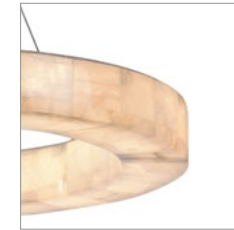

HOME ACCESSORIES / CLASSIC COLLECTION / LIGHTING

FROZEN

Continuing Timothy Oulton's fascination for ancient rocks and crystals, the Frozen lighting range is made using natural calcite crystals. Calcite's mystical properties have long been said to stimulate mental energy and help you to let go of the past and step forward into the future. More opaque and milky in colour compared to our quartz lighting collections, the crystals emit a very soft, gentle glow when illuminated, with earthy colourings occasionally visible within the crystal. Designed using very simple shapes with almost no visible frame, Frozen captures the enchanting beauty, romance and magic of one of Earth's oldest natural materials.

DIMENSIONS :

L: 30.1" / 76.5 cm Weight: 30kg
W: 30.1" / 76.5 cm Max. Watt.: LED Strip
H: 3.3" / 8.5 cm No. of Bulbs: 1

PRODUCT SHOWN IN :

76.5 cm - Pearly Quartz

BULB TYPE :

UK, AF, AU, US: LED Stripe

Frozen also available in Floor Lamp, Sconce and Mirrors - See over for more details

Check for release certification in specific regions.

> APPENDIX SPARE PARTS

HOME ACCESSORIES / CLASSIC COLLECTION / LIGHTING / FROZEN
FULL COLLECTION

Frozen Round Pendant 76.5cm
 L: 30.1" / 76.5 cm
 W: 30.1" / 76.5 cm
 H: 3.3" / 8.5 cm
 Weight: 30kg
 Max. Watt.: LED Strip
 No. of Bulbs: 1