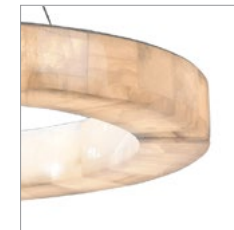

HOME ACCESSORIES / NEW 2020 / LIGHTING

FROZEN

Continuing Timothy Oulton's fascination for ancient rocks and crystals, the Frozen lighting range is made using natural calcite crystals. Calcite's mystical properties have long been said to stimulate mental energy and help you to let go of the past and step forward into the future. More opaque and milky in colour compared to our quartz lighting collections, the crystals emit a very soft, gentle glow when illuminated, with earthy colourings occasionally visible within the crystal. Designed using very simple shapes with almost no visible frame, Frozen captures the enchanting beauty, romance and magic of one of Earth's oldest natural materials.

DIMENSIONS :

L: 30.1" / 76.5 cm Weight: 30kg
W: 30.1" / 76.5 cm Max. Watt.: LED Strip
H: 3.3" / 8.5 cm No. of Bulbs: 1

PRODUCT SHOWN IN :

76.5 cm - Pearly Quartz

BULB TYPE :

UK, AF: E14 LED 4W TYPE B

AU: TYPE B E14 18W (Halogen)