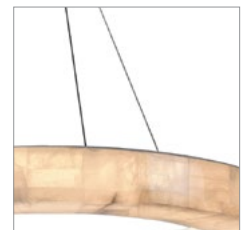

HOME ACCESSORIES / NEW 2020 / LIGHTING

FROZEN

Continuing Timothy Oulton's fascination for ancient rocks and crystals, the Frozen lighting range is made using natural calcite crystals. Calcite's mystical properties have long been said to stimulate mental energy and help you to let go of the past and step forward into the future. More opaque and milky in colour compared to our quartz lighting collections, the crystals emit a very soft, gentle glow when illuminated, with earthy colourings occasionally visible within the crystal. Designed using very simple shapes with almost no visible frame, Frozen captures the enchanting beauty, romance and magic of one of Earth's oldest natural materials.

DIMENSIONS :

L: 30.1" / 76.5 cm Weight: 30kg
W: 30.1" / 76.5 cm Max. Watt.: LED Strip
H: 3.3" / 8.5 cm No. of Bulbs: 1

PRODUCT SHOWN IN :

76.5 cm - Pearly Quartz

BULB TYPE :

UK, AF: E14 LED 4W TYPE B

AU: TYPE B E14 18W (Halogen)