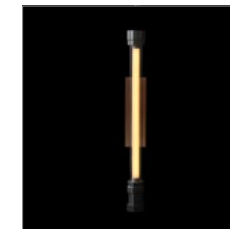

DIMENSIONS :

L: 4.7" / 12cm   Weight: 10kg
W: 6.9" / 18cm   Max. Watt.: 13W
H: 39" / 100cm   No. of Bulbs: LED Strip

PRODUCT SHOWN IN :

Hand Polished Glass & Natural

Check for release certification in specific regions.

> APPENDIX SPARE PARTS