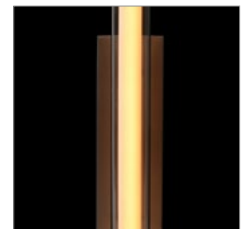

DIMENSIONS :

L: 4.7" / 12cm   Weight: 10kg
W: 6.9" / 18cm   Max. Watt.: 13W
H: 39" / 100cm   No. of Bulbs: LED Strip

PRODUCT SHOWN IN :

Hand Polished Glass & Natural

Check for release certification in specific regions.

> APPENDIX SPARE PARTS