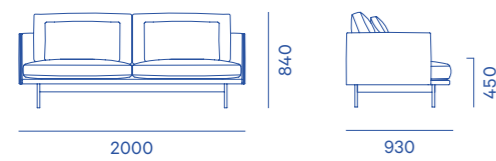

The mid-century inspired Cherry sofa has a sophisticated and elegant, yet casual feel. Soft plump cushions contrast with a strong linear frame, giving it a versatility that suits modern living. It works well as a family sofa with deep double cushions where all the family can gather comfortably, or as the centrepiece of a smart city apartment.

Design
Cameron Foggo, 2012

Material
Legs/base: Steel, solid beech, solid pine
Filling: High-density polyurethane foam, feather

Colour
Steel legs/base in matt black powder-coating
Fabric: Range 2-9
Leather: Range 1-4

Assembly
Legs KD

Cherry 2-seater
10003-25