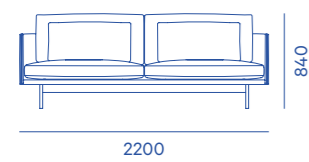

Assembly
Legs KD

Cherry 2-seater
10003-25

Cherry chaise LHF and 1-arm RHF
10003-51 + 42

Cherry 2.5-seater
10003-30

Cherry 1-arm LHF and chaise RHF
10003-41 + 52

Cherry 3-seater
10003-35

1

2