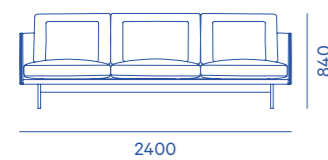

Assembly
Legs KD

Cherry 2-seater
10003-25

Cherry chaise LHF and 1-arm RHF
10003-51 + 42

Cherry 2.5-seater
10003-30

Cherry 1-arm LHF and chaise RHF
10003-41 + 52

Cherry 3-seater
10003-35

1

2