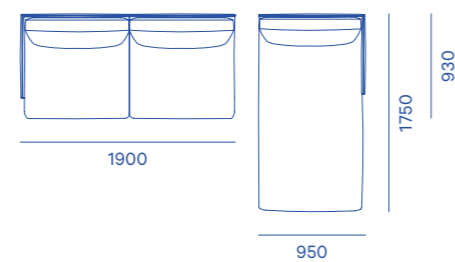

Assembly
Legs KD

Cherry 2-seater
10003-25

Cherry chaise LHF and 1-arm RHF
10003-51 + 42

Cherry 2.5-seater
10003-30

Cherry 1-arm LHF and chaise RHF
10003-41 + 52

Cherry 3-seater
10003-35

1

2