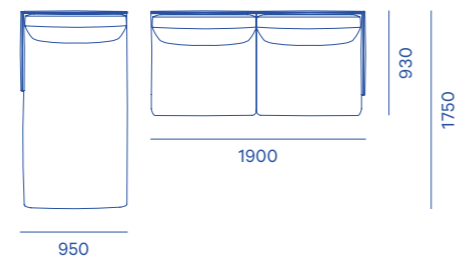

Cherry chaise LHF and 1-arm RHF
10003-51 + 42