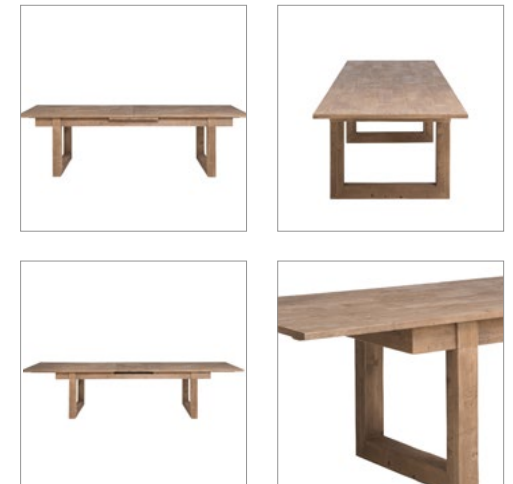

PRODUCTS / CLASSIC COLLECTION / DINING TABLES

CAUSEWAY

Designed for a relaxing environment, the Causeway dining table is handcrafted from Genuine English Reclaimed Timber, paved in a brickwork pattern along its hearty top, with a slightly uneven surface for a more natural and rustic feel. The timber is sourced from old buildings in the UK, up to 100 years old, and has a richly weathered patina in testament to its provenance. The table can be extended with minimum effort by just one person, so you can prepare for extra guests with ease. Seating 6-10 people, it's the perfect podium for convivial dinner parties or big family gatherings.

AVAILABLE IN 2 SIZES:

Causeway Ext. Dining Table

220-272cm

OVERALL

L: 107.1" / 272 cm

W: 39.4 / 100 cm

H: 31.1" / 79 cm

L.S: 47.2" / 120 cm

DIMENSIONS :

OVERALL 280-342CM **LEGS SPACING**

L: 134.6" / 342 cm L: 70.9" / 180 cm

W: 39.4 / 100 cm **UNDER TABLE TOP**

H: 31.1" / 79 cm H: 25" / 64 cm

PRODUCT SHOWN IN :

280 - 342 cm, Genuine English Reclaimed Timber