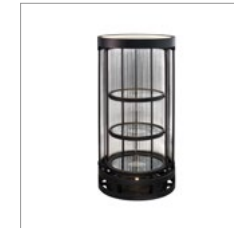

< Back

PRODUCTS / CLASSIC COLLECTION / BARS CABINETS & BARS

BIO HAZARD

The sardonically named Bio Hazard bar cabinet is its own warning label, but this beautiful glowing capsule of handcrafted glass rods is tempting nonetheless. Held in a black frame, with LED lighting built into the top, the round sliding doors reveal a protected core of glass shelves, to hold bottles of your guests' favourite poison.

AVAILABLE IN 3 SIZES:

Bio Hazard Bar Cabinet H 60 cm

Dia: 24.4" / 62 cm
H: 23.6" / 60 cm
Max. Watt.: 13 W
No. of Bulbs: 5 & 1 LED strip

Bio Hazard Bar Cabinet H 51 cm

Dia: 23.6" / 60 cm
H: 20" / 51 cm
Max. Watt.: 13 W
No. of Bulbs: 5 & 1 LED strip

BULB TYPE :

EU, AU, ASIA: 12V 9W LED strip (X1)

US: 1W LED MCPCBA (X4)

Special Note: Please note that the bulbs can only be replaced by a professional electrician. This light fixture is not dimmable.

DIMENSIONS :

Dia: 23.6" / 60 cm Max. Watt.: 13 W
H: 46.1" / 117 cm No. of Bulbs: 5 & 1 LED strip

PRODUCT SHOWN IN :

TALL - Matt Black

> APPENDIX SPARE PARTS