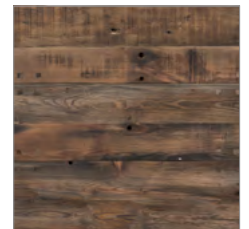

DIMENSIONS :

L: 72" / 183 cm
W: 23.6" / 60 cm
H: 29.9" / 76 cm

PRODUCT SHOWN IN :

Genuine Reclaimed Vintage Boatwood

Special Note: Natural cracking may occur over time and is not a sign of defect. Each product is finished individually, therefore colour and margins may vary from piece to piece.