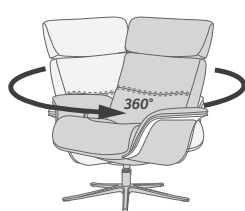

The new and improved Space recliner now features an even better comfort, with a slimmer arm and back profile, and a height adjustable footstool (9 cm from min to max). With the Space recliner program the back angle is adjustable with an unique gas-lift system to adapt to all comfort requirements. With all the built-in functions in this recliner, you will experience an entirely different level of absolute comfort.

Ergo-Tilt

SPACE 5100 RECLINER & OTTOMAN

Adjustable Headrest support allows your head and neck to rest in an infinite number of comfort positions. The headrest is also height adjustable for perfect fit.

The gas-lift based reclining system allows you to effortlessly recline and change back angle position.

Ottoman cushion is ergonomically sloped for maximum leg comfort. Adjustable height.

FUNCTIONS

360° SWIVEL

EFFORTLESS RECLINING MECHANISM

ADJUSTABLE HEADREST

HEIGHT ADJUSTABLE HEADREST SYSTEM

ERGO-TILT

ERGONOMICALLY SLOPED OTTOMAN. ADJUSTABLE

BASE OPTIONS

ALU POLISHED FIVE STAR

ALU BLACK FIVE STAR

THREE SEAT HEIGHTS

*Options:
Low: -3cm
Standard
High: +3cm

HEIGHT ADJUSTABLE FOOTSTOOL (9 cm FROM MIN TO MAX)

DIMENSIONS

CHAIR SIZE	TOTAL WIDTH	TOTAL DEPTH	TOTAL HEIGHT	SEAT WIDTH	SEAT HEIGHT	SEAT DEPTH
Space 5100	81 cm / 31.8 in	81 - 85 cm / 31.8 - 33.4 in	101 - 114 cm / 39.7 - 44.8 in	50 cm / 19.6 in	46 cm / 18.1 in	52 cm / 20.4 in
Space 5100 Ottoman	51 cm / 20 in	44 cm / 17.3 in	45 cm / 17.7 in			