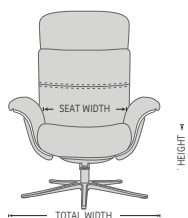

The new and improved Space recliner now features an even better comfort, with a slimmer arm and back profile, and a height adjustable footstool (9 cm from min to max). With the Space recliner program the back angle is adjustable with an unique gas-lift system to adapt to all comfort requirements. With all the built-in functions in this recliner, you will experience an entirely different level of absolute comfort.

Ottoman cushion is ergonomically sloped for maximum leg comfort. Adjustable height.

FUNCTIONS

360° SWIVEL

EFFORTLESS RECLINING MECHANISM

ADJUSTABLE HEADREST

HEIGHT ADJUSTABLE HEADREST SYSTEM

ERGO-TILT

ERGONOMICALLY SLOPED OTTOMAN. ADJUSTABLE

BASE OPTIONS

ALU POLISHED FIVE STAR

ALU BLACK FIVE STAR

THREE SEAT HEIGHTS

*Options:
Low: -3cm
Standard
High: +3cm

HEIGHT ADJUSTABLE FOOTSTOOL (9 cm FROM MIN TO MAX)

DIMENSIONS

CHAIR SIZE	TOTAL WIDTH	TOTAL DEPTH	TOTAL HEIGHT	SEAT WIDTH	SEAT HEIGHT	SEAT DEPTH
Space 5100	81 cm / 31.8 in	81 - 85 cm / 31.8 - 33.4 in	101 - 114 cm / 39.7 - 44.8 in	50 cm / 19.6 in	46 cm / 18.1 in	52 cm / 20.4 in
Space 5100 Ottoman	51 cm / 20 in	44 cm / 17.3 in	45 cm / 17.7 in			

* The dimensions are approximate and may vary with +/-2cm

imgcomfort.com