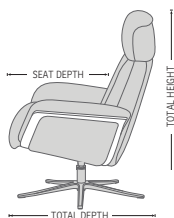

The new and improved Space recliner now features an even better comfort, with a slimmer arm and back profile, and a height adjustable footstool (9 cm from min to max). With the Space recliner program the back angle is adjustable with an unique gas-lift system to adapt to all comfort requirements. With all the built-in functions in this recliner, you will experience an entirely different level of absolute comfort.

Ottoman cushion is ergonomically sloped for maximum leg comfort. Adjustable height.

FUNCTIONS

360° SWIVEL

EFFORTLESS RECLINING MECHANISM

ADJUSTABLE HEADREST

HEIGHT ADJUSTABLE HEADREST SYSTEM

ERGO-TILT

ERGONOMICALLY SLOPED OTTOMAN. ADJUSTABLE

BASE OPTIONS

ALU POLISHED FIVE STAR

ALU BLACK FIVE STAR

THREE SEAT HEIGHTS

*Options:
Low: -3cm
Standard
High: +3cm

HEIGHT ADJUSTABLE FOOTSTOOL (9 cm FROM MIN TO MAX)

DIMENSIONS

CHAIR SIZE	TOTAL WIDTH	TOTAL DEPTH	TOTAL HEIGHT	SEAT WIDTH	SEAT HEIGHT	SEAT DEPTH
Space 5100	81 cm / 31.8 in	81 - 85 cm / 31.8 - 33.4 in	101 - 114 cm / 39.7 - 44.8 in	50 cm / 19.6 in	46 cm / 18.1 in	52 cm / 20.4 in
Space 5100 Ottoman	51 cm / 20 in	44 cm / 17.3 in	45 cm / 17.7 in			

* The dimensions are approximate and may vary with +/-2cm

imgcomfort.com