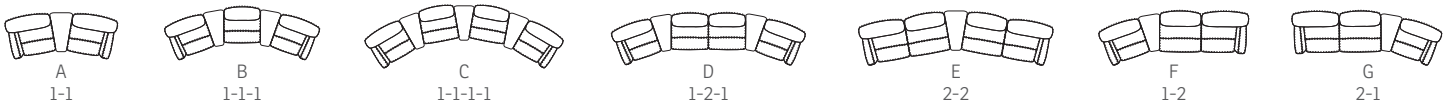

Angled arm

CONNECTION ARMS W/STORAGE

WALL SAVER MECHANISM