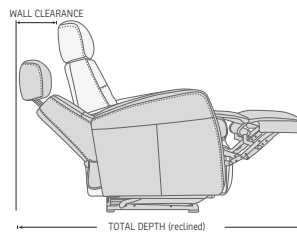

WALL SAVER MECHANISM

MOTOR OPTION

Paradise can be delivered with two different mechanisms.

- Wall saver mechanism with inside handle (WS) (can be placed closer to the wall compared to Recliner mechanism)
- Wall saver mechanism with motor (WM). The motor is made from one of the leading European motor supplier. Different plug-in cords are available according to regional/national specifications.