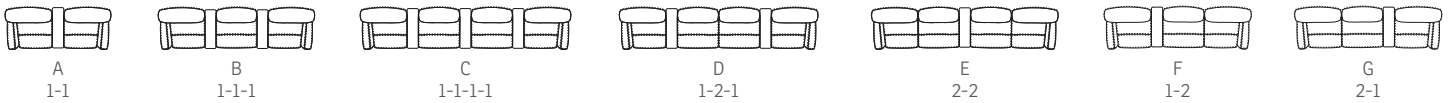

LIMITLESS COMBINATIONS

Straight arm