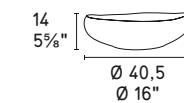

KALIKA

7108