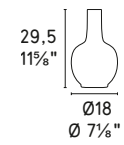

EVAN

7117

FLAVOUR

7140-A

7140-B

7140-C