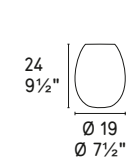

LESLIE

7106-A