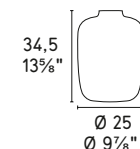

BLANCO

7111-A

7111-B