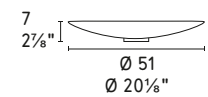

SUNNY

7170

DAMIAN

7097

THOMAS

7038