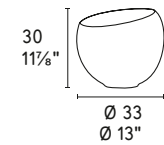

JASPER

7159-A

7159-B