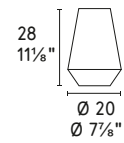

TRIO

7173-C