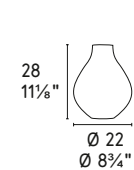

DREAM

7134-A