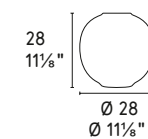

HOLLY

7119-B