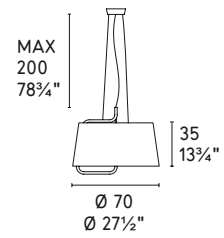

SEXTANS

Design: Mr Smith Studio

CS/8007-F

CS/8007-S