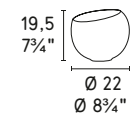

JASPER

7159-A

7159-B