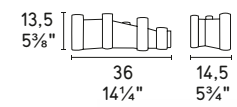

# CATHEDRAL

Design: Valentina Carretta

7176

**NOTE**

Candele Ø22 mm non include  
Candles Ø22 mm / Ø 7/8" not included