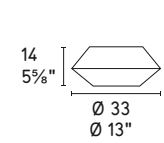

TRIO

7173-A