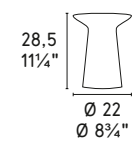

DAFNE

7107

DREAM

7134-A

7134-B