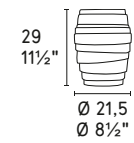

LENNOX

7160-A