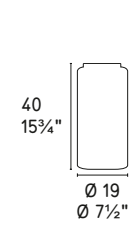

HONEY

7148-A