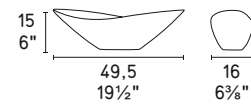

LINETTE

7105