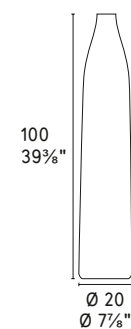

FLORIAN

7110-B