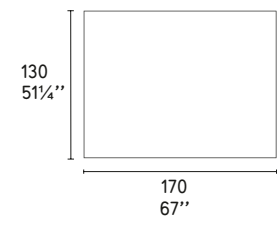

GEOMETRY

Design: Calligaris Studio

7178