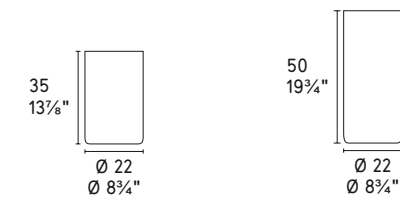

TUBE

7151-A

7151-B