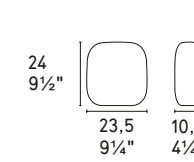

EVAN

7117

FLAVOUR

7140-A

7140-B

7140-C