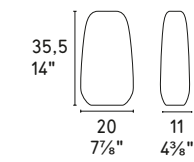

EVAN

7117

FLAVOUR

7140-A

7140-B

7140-C