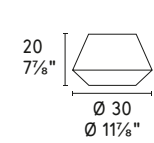

TRIO

7173-B