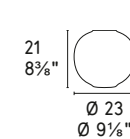

HOLLY

7119-A