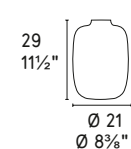

BLANCO

7111-A

7111-B