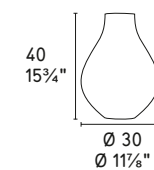

DAFNE

7107

DREAM

7134-A

7134-B