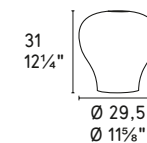

BLANCO

7111-A

7111-B

BLUMA

7115