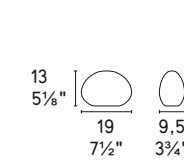

FLAVOUR

7140-A