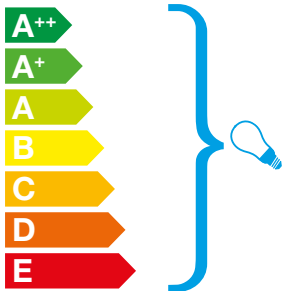

Kartell LIGHT-AIR

This luminaire is compatible with bulbs of the energy classes:

874/2012