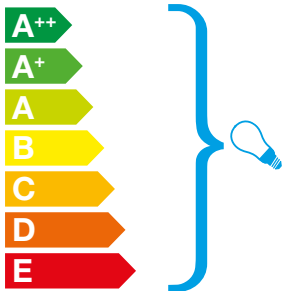

Kartell TOOBE

This luminaire is compatible with bulbs of the energy classes:

874/2012