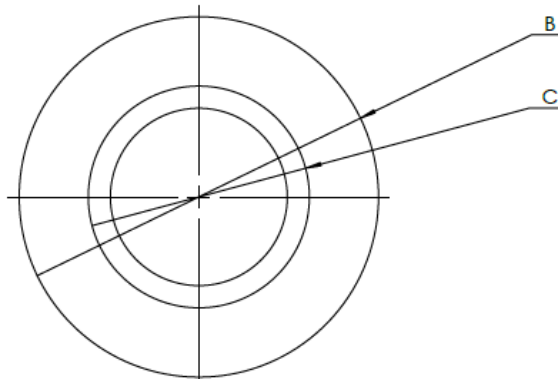

Care Instructions:

Wipe with a soft, dry cloth. Do not use household cleaners or abrasives, as they may damage the finish. If needed, clean with a soft damp cloth and dry immediately.

Model	A	B	C
Sunburst (mm)	35	82.5	17.5
Sunburst (inch)	1 1/8"	1 3/4"	1 1/16"

Installation Instructions:

Installs to the cabinet from the back with 1 screw.

1 screw included per knob.