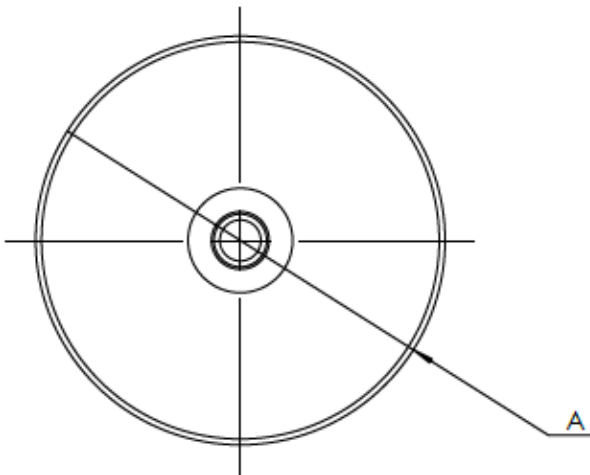

INSPIRE HARDWARE

Star Knob

Material:

Solid brass

Finish:

Satin brass

Lacquered:

Yes

Care Instructions:

Wipe with a soft, dry cloth. Do not use household cleaners or abrasives, as they may damage the finish. If needed, clean with a soft damp cloth and dry immediately.

Model	A	B
Star (mm)	20.3	35.6
Star (inch)	0.8"	1.4"

Installation Instructions:

Installs to the cabinet from the back with 1 screw.

1 screw included per knob.