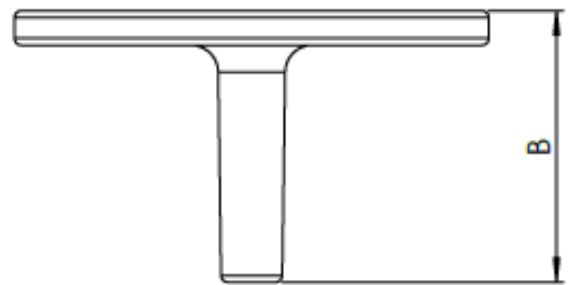

Care Instructions:

Wipe with a soft, dry cloth. Do not use household cleaners or abrasives, as they may damage the finish. If needed, clean with a soft damp cloth and dry immediately.