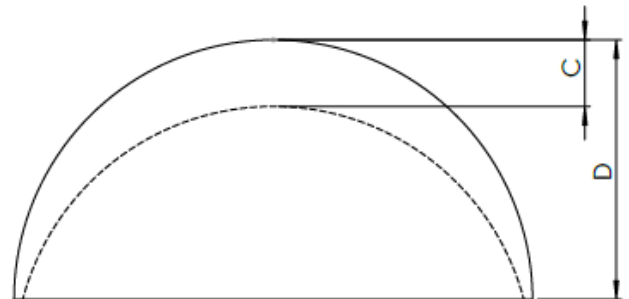

INSPIRE HARDWARE

Demi Lune Pull

Material:

Solid Brass

Finish:

Brushed brass

Lacquered:

Yes

Care Instructions:

Wipe with a soft, dry cloth. Do not use household cleaners or abrasives, as they may damage the finish. If needed, clean with a soft damp cloth and dry immediately.

Model	A	B	C	D	C to C
Demi Lune Pull (mm)	100	12.7	12.7	50.8	63.5
Demi Lune Pull (inches)	3 15/16	1/2	1/2	2	2 1/2

Installation Instructions:

Installs to the cabinet from the back with 2 screws.

2 Screws included per pull.

Sold individually.