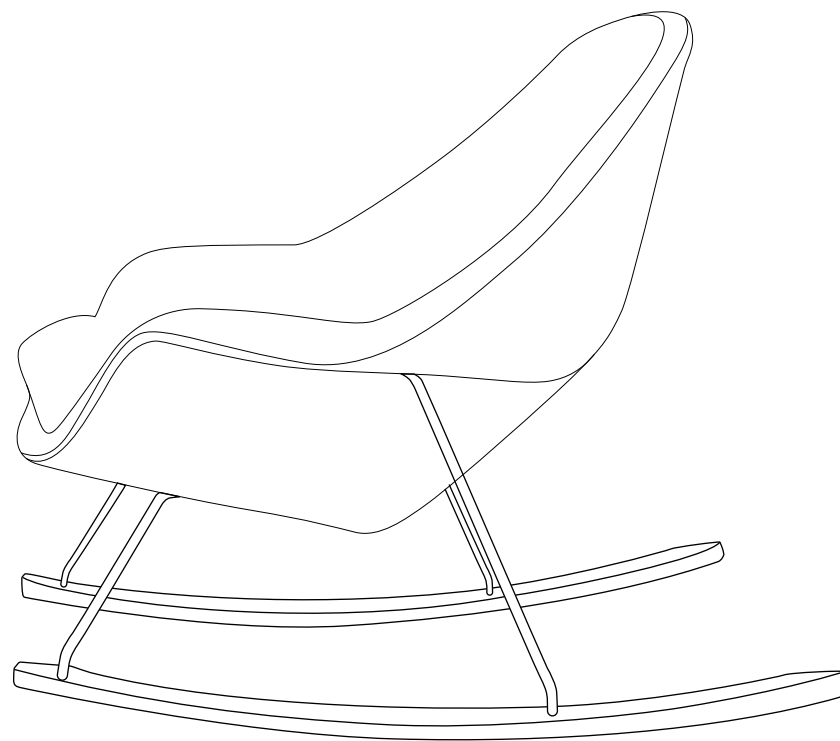

# womb rocker

## WOMB CHAIR ROCKER CONVERSION

### dimensions

3" W x 36" L  
Converted in-house

### materials

Birch

Designed by Spencer Staley  
Made in Portland, Oregon

Womb chair supplied by customer