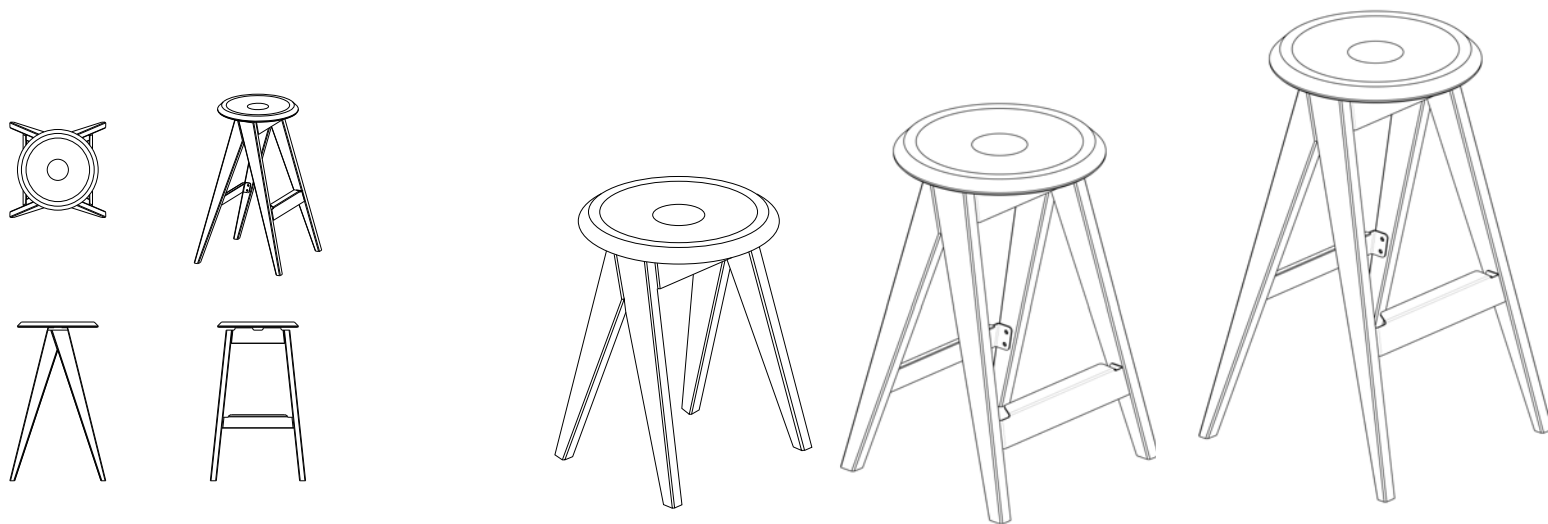

compass

STOOL

dimensions

BAR: 19" W x 29" H x 18" D
COUNTER: 19" W x 24" H x 18" D
STOOL: 19" W x 18" H x 18" D

materials

Hardwood
Birch Plywood
Powdercoated Steel
Upholstery available

Designed by Spencer Staley
Made in Portland, Oregon