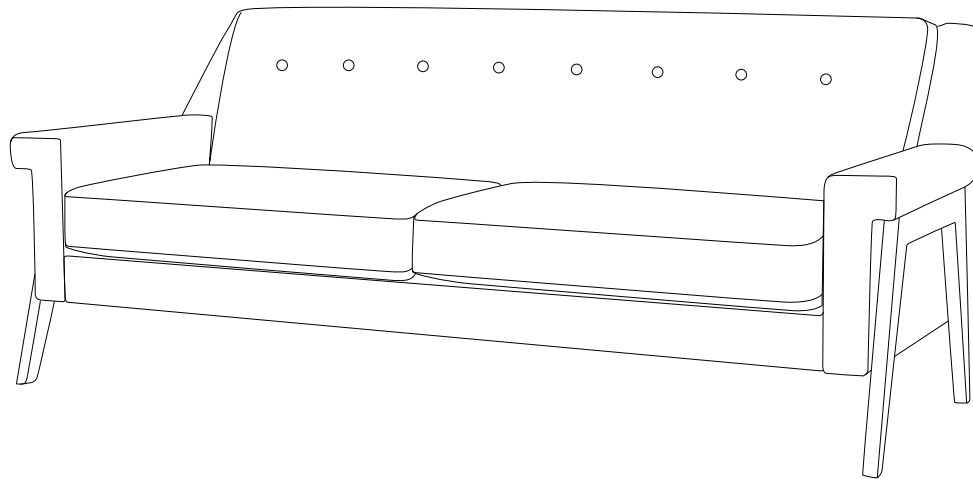

circa

SOFA

dimensions

82.5" W x 35" H x 35" D

materials

Hardwood
Upholstery

Designed by Spencer Staley
Made in Portland, Oregon