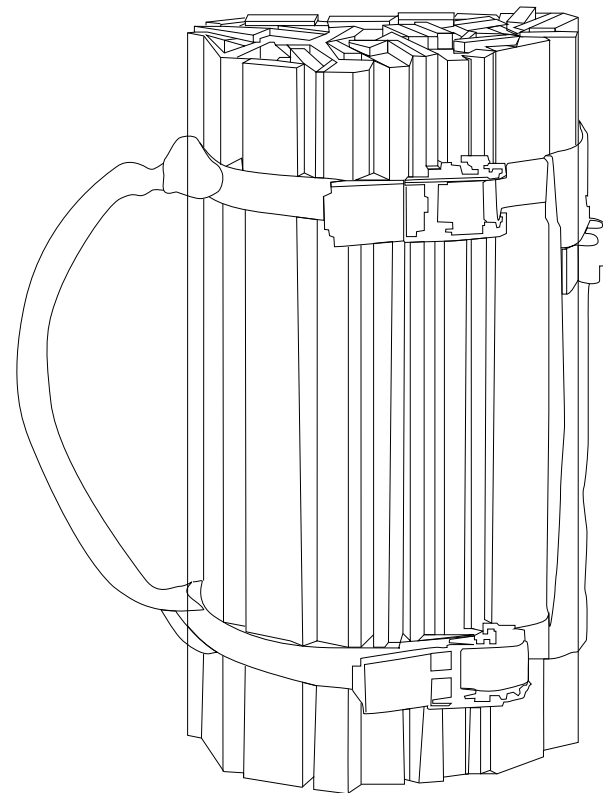

caddy

SCRAPWOOD CARRIER + ENDTABLE

dimensions

12" W x 18" L

materials

Leather
Nylon Ratchet Straps
Hardwood
[Shoulder strap available]

Designed by Spencer Staley
Made in Portland, Oregon