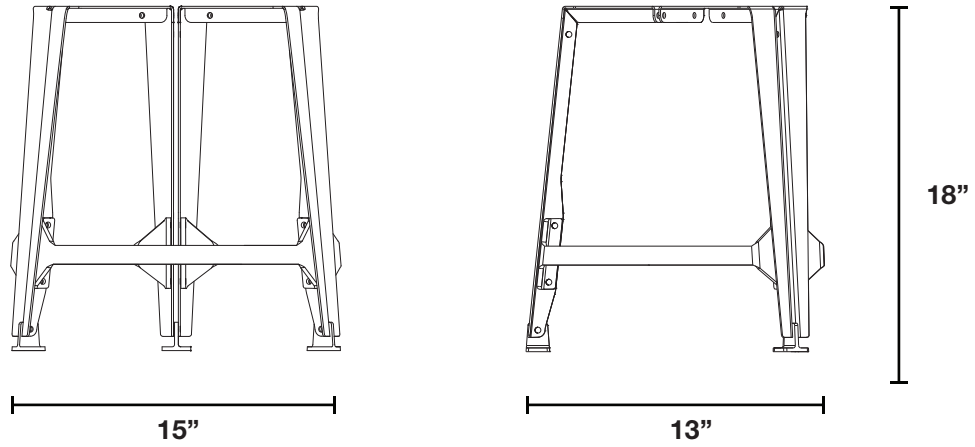

**THE
GOOD
MOD**

Studio Line
Trillium Stool

Designed by Spencer Staley
Made in Portland, Oregon

Material

Powder Coated Steel
Custom Upholstery

Dimensions

Bar Height: 28.5"H x 15"W x 13"D
Counter Height: 18"H x 15"W x 13"D

Studio Line
Trillium Stool

Counter Height

Bar Height