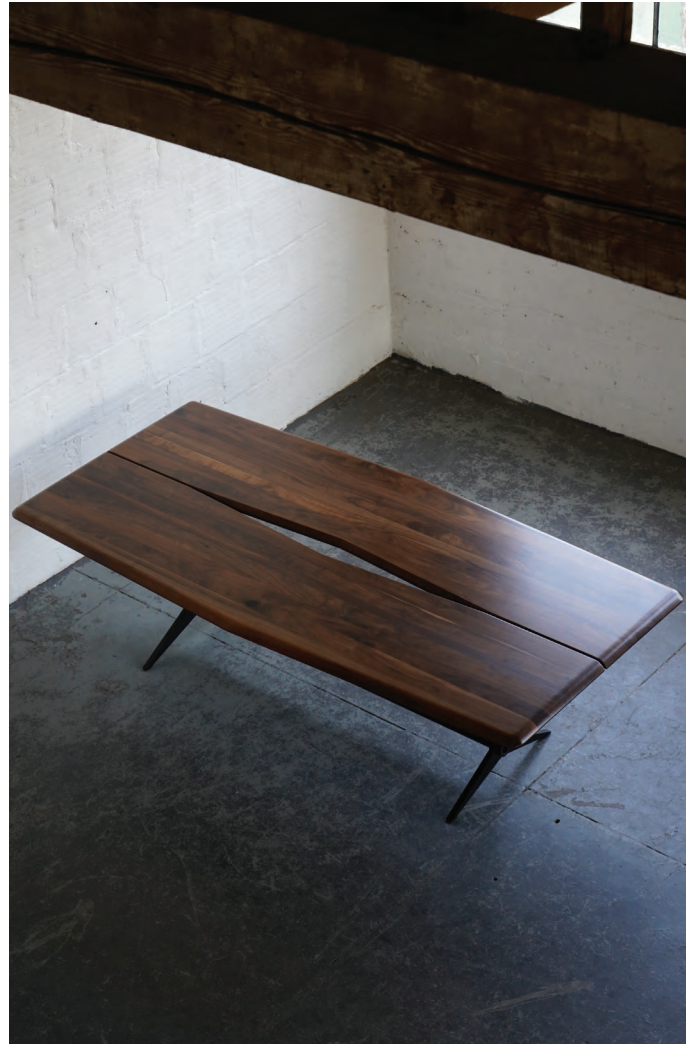

**THE  
GOOD  
MOD**

**Studio Line**  
Rift Table

Designed by Spencer Staley  
Made in Portland, Oregon

**Material**

Hardwood  
Powder-Coated Steel

**Dimensions**

33.5"W x 95"L x 29"H(Sitting)  
33.5"W x 95"L x 42"H(Standing)

**Studio Line**  
Rift Table