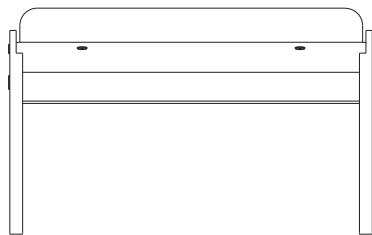

Studio Line
Plywood Lounge Chair + Ottoman

Plywood Lounge Chair

25"

27"

29.5"

Plywood Ottoman

23"

18"