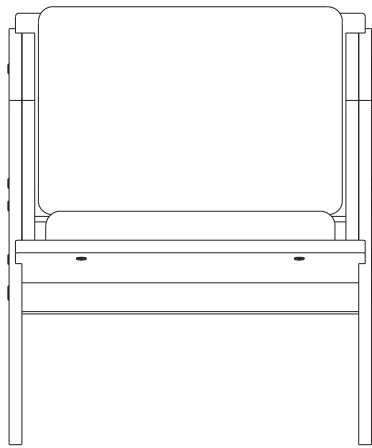

**THE
GOOD
MOD**

Studio Line
Plywood Lounge Chair + Ottoman

Designed by Spencer Staley
Made in Portland, Oregon

Material

Birch Plywood
Upholstery
Brass Hardware

Dimensions

Lounge: 25"W x 29.5"H x 27"D
Ottoman: 23"W x 16"H x 18"D

Studio Line
Plywood Lounge Chair + Ottoman

Plywood Lounge Chair

25"

27"

29.5"

Plywood Ottoman

23"

18"

16"