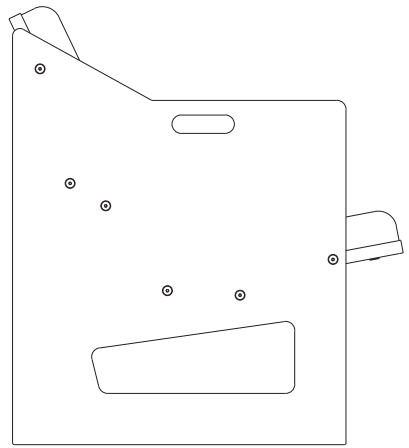

**THE
GOOD
MOD**

Studio Line
Plywood Lounge Chair + Ottoman

Designed by Spencer Staley
Made in Portland, Oregon

Material

Birch Plywood
Upholstery
Brass Hardware

Dimensions

Lounge: 25"W x 29.5"H x 27"D
Ottoman: 23"W x 16"H x 18"D

Studio Line
Plywood Lounge Chair + Ottoman

Plywood Lounge Chair

25"

27"

29.5"

Plywood Ottoman

23"

18"

16"