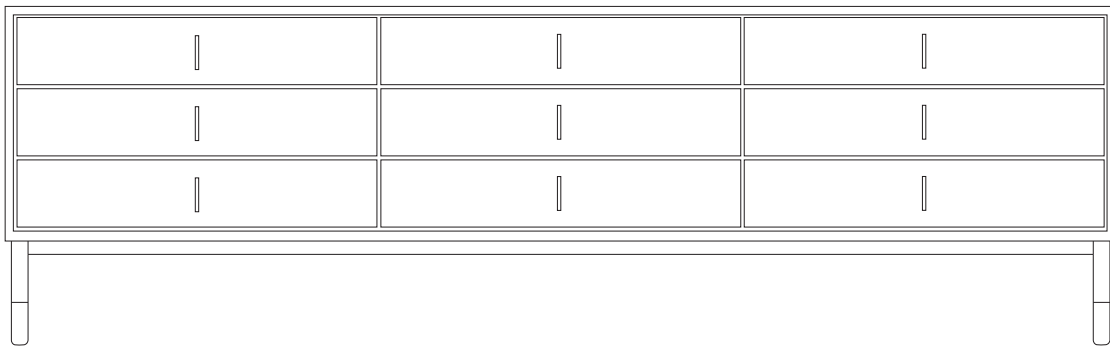

**THE
GOOD
MOD**

Studio Line
Obsidian Dresser

Designed by Spencer Staley
Made in Portland, Oregon

Material

Hardwood
Baltic Birch Plywood
Powder-Coated Steel

Dimensions

95"W x 22.5"L x 29"H

Studio Line
Obsidian Dresser

22.5"

29"

95"