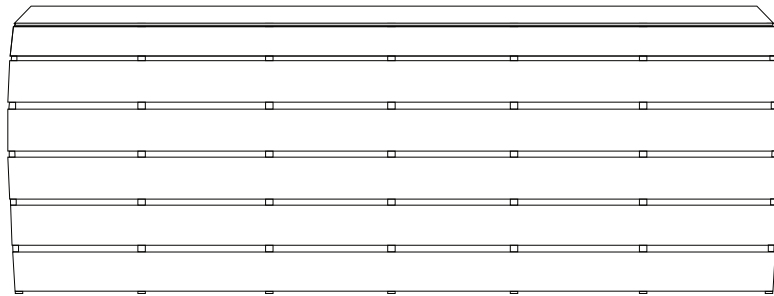

**THE  
GOOD  
MOD**

**Studio Line**  
Lobster Pot Bench

Designed by Spencer Staley  
Made in Portland, Oregon

**Material**

Baltic Birch Plywood  
Custom Paint

**Dimensions**

16"W x 48"L x 17"H

**Studio Line**  
Lobster Pot Bench Straight

48"

17"

**Studio Line**  
Lobster Pot Bench Curved

38"

16"