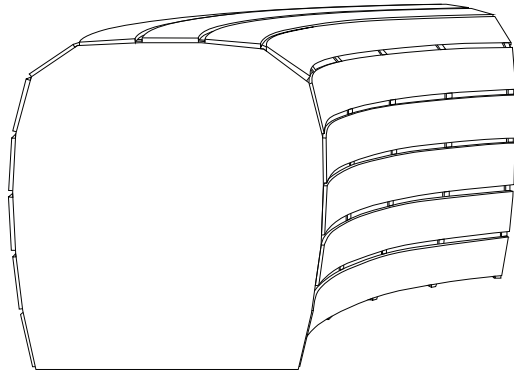

48"

17"

**Studio Line**  
Lobster Pot Bench Curved

38"

16"