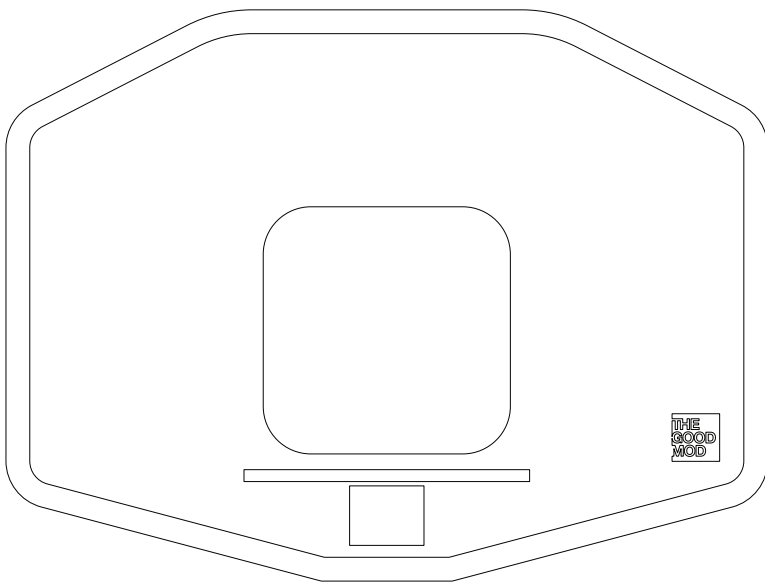

**THE
GOOD
MOD**

**Studio Line
Hoop**

Designed by Spencer Staley
Made in Portland, Oregon

Material
Hardwood
Powdercoated Steel

Dimensions
32"W x 24"H x 17"D

Studio Line
Hoop

32"

24"

17"