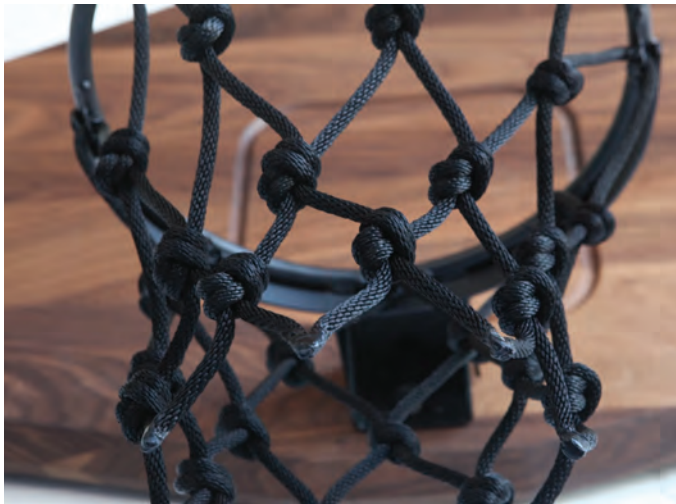

**THE
GOOD
MOD**

**Studio Line
Hoop**

Designed by Spencer Staley
Made in Portland, Oregon

Material
Hardwood
Powdercoated Steel

Dimensions
32"W x 24"H x 17"D

Studio Line
Hoop

32"

24"

17"