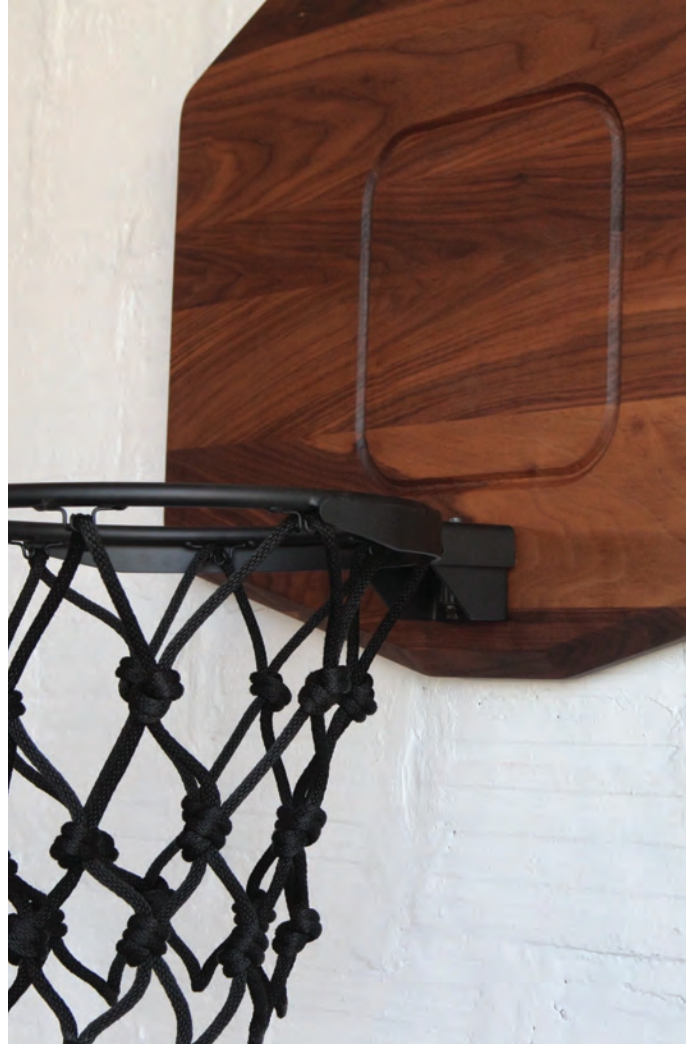

**THE
GOOD
MOD**

**Studio Line
Hoop**

Designed by Spencer Staley
Made in Portland, Oregon

Material
Hardwood
Powdercoated Steel

Dimensions
32"W x 24"H x 17"D

Studio Line
Hoop

32"

24"

17"