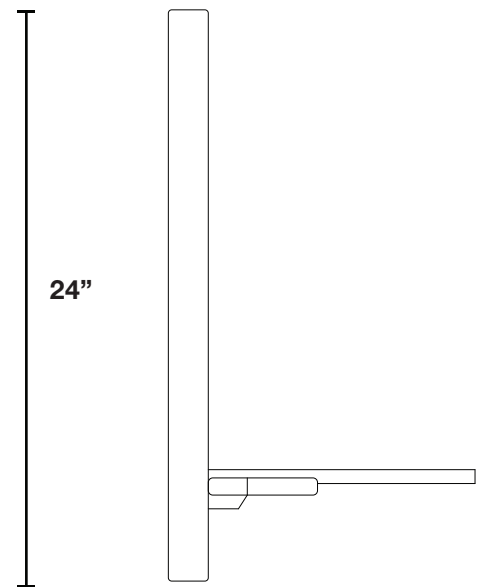

**THE
GOOD
MOD**

**Studio Line
Hoop**

Designed by Spencer Staley
Made in Portland, Oregon

Material
Hardwood
Powdercoated Steel

Dimensions
32"W x 24"H x 17"D

Studio Line
Hoop

32"

24"

17"