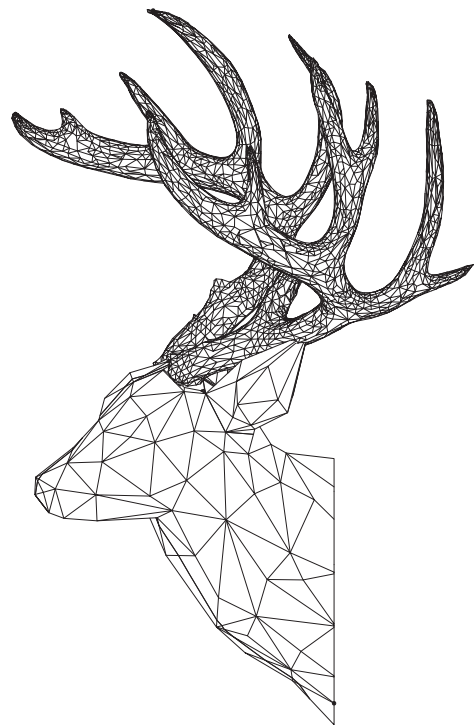

**THE
GOOD
MOD**

Studio Line
Hardwood Deer Head

Designed by Spencer Staley
Made in Portland, Oregon

Material

Hardwood
Antlers

Dimensions

Wooden Deer Head
17.5"H x 13"W x 7.5"D

*antler sizes vary

Studio Line
Hardwood Deer Head

7.5"

17.5"

13"