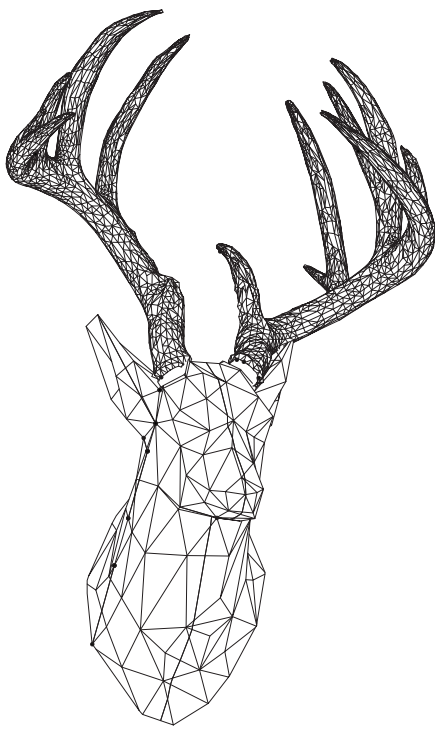

**THE
GOOD
MOD**

Studio Line
Hardwood Deer Head

Designed by Spencer Staley
Made in Portland, Oregon

Material

Hardwood
Antlers

Dimensions

Wooden Deer Head
17.5"H x 13"W x 7.5"D

*antler sizes vary

Studio Line
Hardwood Deer Head

7.5"

17.5"

13"