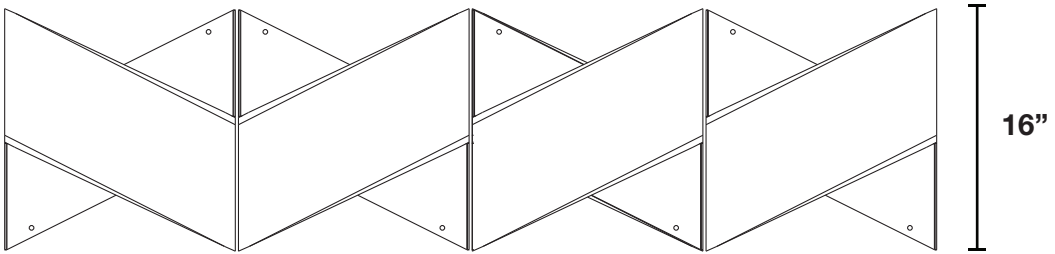

**THE  
GOOD  
MOD**

**Studio Line**  
Dule Shelves

Designed by Spencer Staley  
Made in Portland, Oregon

**Material**

Powder Coated Steel  
Hard Wood

**Dimensions**

16"W x 18.25"L x 18.25"H  
per module\*

**Studio Line**  
Dule Shelves

**Front View**

**Top View**

example combination\*