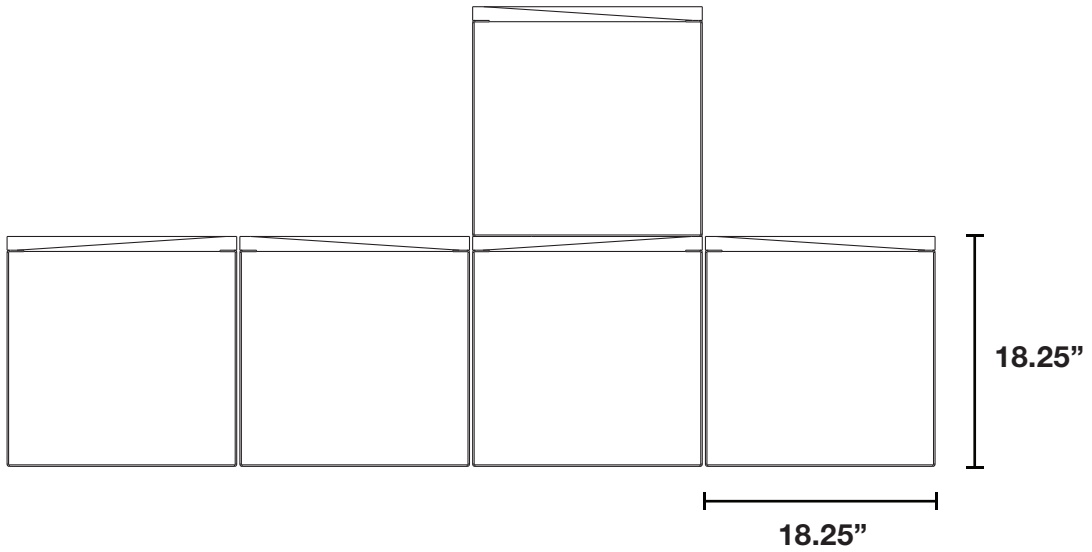

**THE  
GOOD  
MOD**

**Studio Line**  
Dule Shelves

Designed by Spencer Staley  
Made in Portland, Oregon

**Material**

Powder Coated Steel  
Hard Wood

**Dimensions**

16"W x 18.25"L x 18.25"H  
per module\*

**Studio Line**  
Dule Shelves

**Front View**

**Top View**

example combination\*