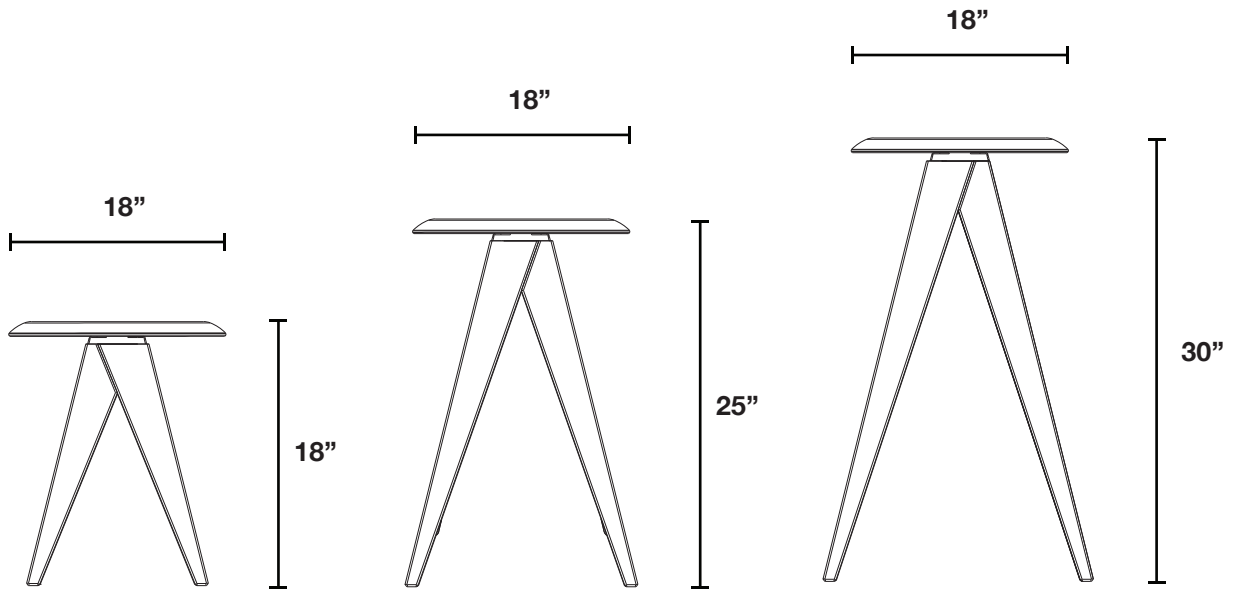

**THE
GOOD
MOD**

Studio Line
Compass Stool

Designed by Spencer Staley
Made in Portland, Oregon

Material

Hardwood
Powder-Coated Steel
Upholstery

Dimensions

Bar Height: 30"H
Counter Height: 25"H
Table Height: 18"H

Studio Line
Compass Stool

Table Height

Counter Height

Bar Height