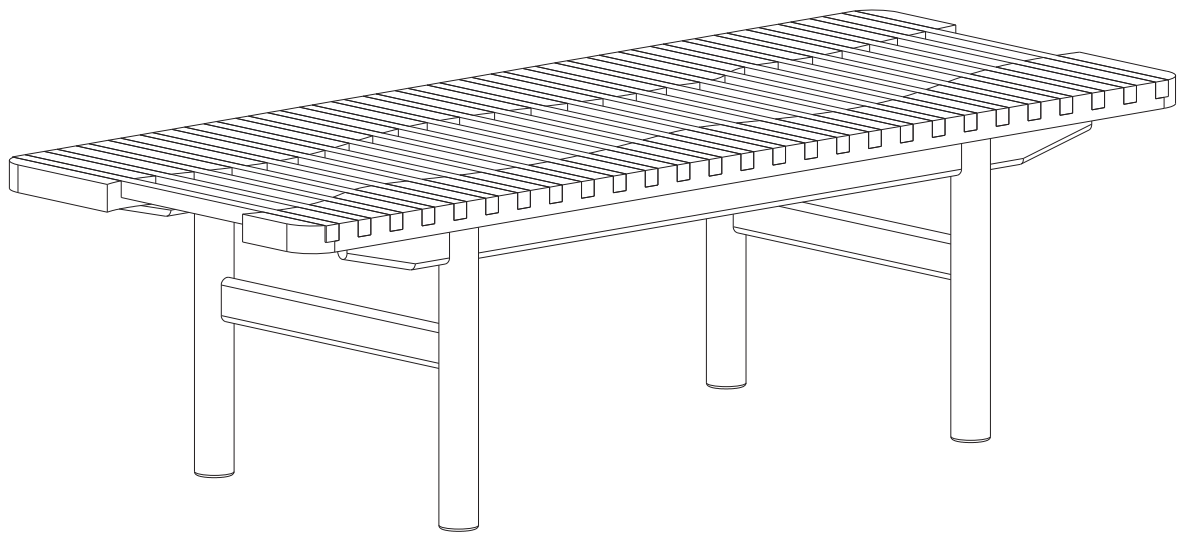

**THE
GOOD
MOD**

Studio Line
Channel Island Coffee Table

Designed by Spencer Staley
Made in Portland, Oregon

Material

Black Walnut

Dimensions

Dimensions are based on live-edge slabs.
Please inquire for custom sizes.

Studio Line
Channel Island Coffee Table

Dimensions Vary