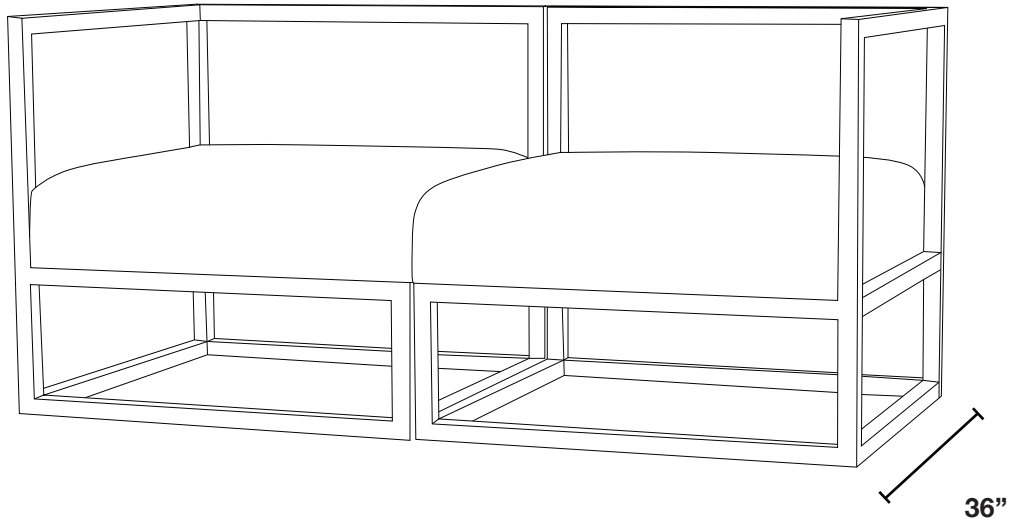

**THE
GOOD
MOD**

Studio Line
Frame Sofa

Designed by Spencer Staley
Made in Portland, Oregon

Material

Oak
Upholstery

Dimensions

72"L x 36"W x 30"H

Studio Line
Frame Sofa

72"